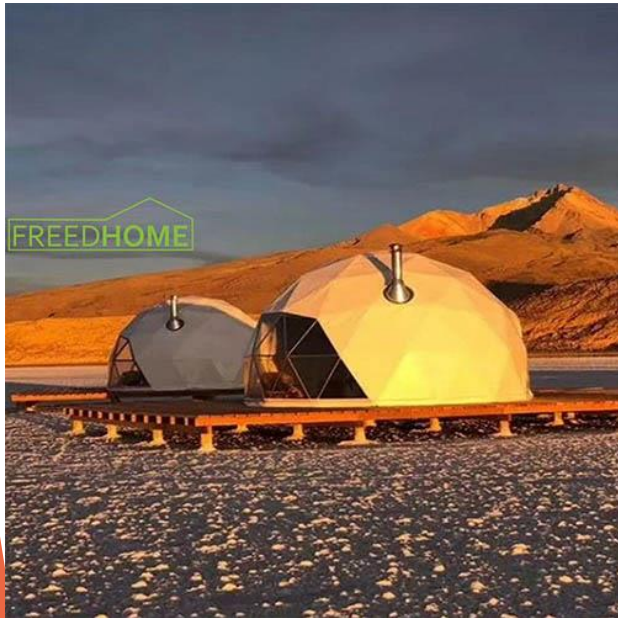

Sexy Dômes Holiday

ALIBABA THAILAND

De 13 to 113 m² !

For Summer and Winter

Fully Convertible

ALIBABA THAILAND

All our Options

Door

Bathroom

Cozy interior

Windows

Solar Fan

Divers Models

Other Models

Spécifications

- ▶ Specifications
- ▶ 13 to 133 M²
- ▶ High-quality white PVC-coated polyester fabric 850g / m², 100% waterproof, flame retardant to DIN4102 B1
- ▶ M2, CFM, UV-resistant, tear-resistant, self-cleaning, etc.
- ▶ 700g / m², transparent PVC-coated polyester, flame-retardant and waterproof
- ▶ Compliant with DIN 4102 B1, M2 (European standard)
- ▶ Withstands 100 Km/h winds
- ▶ Mounting on slab or any flat surface

Options

- ▶ Colors
- ▶ Classic, Single or Double Aluminum Door
- ▶ Classic or VIP bathroom
- ▶ Glass porthole
- ▶ Sky View from 6 m Diameter
- ▶ Solar Fan
- ▶ Curtains
- ▶ Wood heating
- ▶ Flooring, Lino, Tile or Composite Parquet
- ▶ Solar Kit
- ▶ Water reserve (drinking and non-drinking)