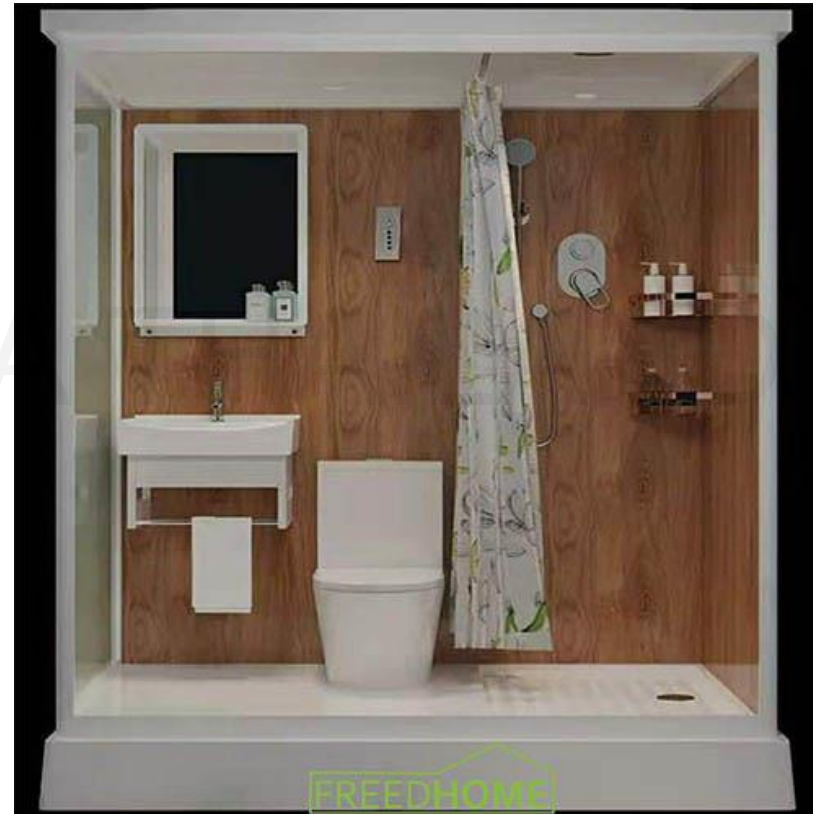

Sexy Dômes Holiday

ALIBABA THAILAND

De 13 to 113 m² !

For Summer and Winter

Fully Convertible

ALIBABA THAILAND

All our Options

Door

Bathroom

Cozy interior

Windows

Solar Fan

Divers Models

Other Models

Spécifications

- ▶ Specifications
- ▶ 13 to 133 M²
- ▶ High-quality white PVC-coated polyester fabric 850g / m², 100% waterproof, flame retardant to DIN4102 B1
- ▶ M2, CFM, UV-resistant, tear-resistant, self-cleaning, etc.
- ▶ 700g / m², transparent PVC-coated polyester, flame-retardant and waterproof
- ▶ Compliant with DIN 4102 B1, M2 (European standard)
- ▶ Withstands 100 Km/h winds
- ▶ Mounting on slab or any flat surface

Options

- ▶ Colors
- ▶ Classic, Single or Double Aluminum Door
- ▶ Classic or VIP bathroom
- ▶ Glass porthole
- ▶ Sky View from 6 m Diameter
- ▶ Solar Fan
- ▶ Curtains
- ▶ Wood heating
- ▶ Flooring, Lino, Tile or Composite Parquet
- ▶ Solar Kit
- ▶ Water reserve (drinking and non-drinking)